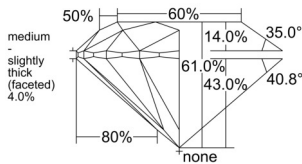

GIA®

FACSIMILE

GIA REPORT

7556398957

Verify this report at GIA.edu

GIA NATURAL DIAMOND DOSSIER®

June 03, 2026
GIA Report Number 7556398957
Shape and Cutting Style ..... Round Brilliant
Measurements ..... 4.77 - 4.78 x 2.91 mm

GRADING RESULTS

Carat Weight ..... 0.41 carat
Color Grade L
Clarity Grade VS1
Cut Grade ..... Excellent

ADDITIONAL GRADING INFORMATION

Polish ..... Excellent
Symmetry ..... Excellent
Fluorescence ..... Faint
Clarity Characteristics ..... Cavity, Feather, Pinpoint
Inscription(s): GIA 7556398957

PROPORTIONS

Profile to actual proportions