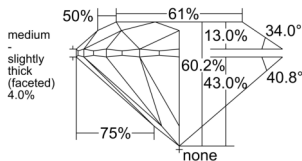

GIA®

FACSIMILE

GIA REPORT 7556401169

Verify this report at GIA.edu

GIA NATURAL DIAMOND DOSSIER®

June 01, 2026
GIA Report Number 7556401169
Shape and Cutting Style ..... Round Brilliant
Measurements ..... 5.11 - 5.13 x 3.08 mm

GRADING RESULTS

Carat Weight ..... 0.50 carat
Color Grade ..... J
Clarity Grade VS1
Cut Grade ..... Excellent

ADDITIONAL GRADING INFORMATION

Polish ..... Excellent
Symmetry ..... Excellent
Fluorescence ..... Faint
Clarity Characteristics..... Cloud, Crystal, Pinpoint
Inscription(s): GIA 7556401169

PROPORTIONS

Profile to actual proportions

GRADING SCALES

GIA COLOR SCALE	GIA CLARITY SCALE	GIA CUT SCALE	
D	FLAWLESS	EXCELLENT	
E	INTERNALLY FLAWLESS		
F		VVS₁	VERY GOOD
G	VVS₂		
H	VS₁	GOOD	
I	VS₂		
J	SI₁	FAIR	
K	SI₂		
L	I₁	POOR	
M	I₂		
N	I₃		
O			
P			
Q			
R			
S			
T			
U			
V			
W			
X			
Y			
Z