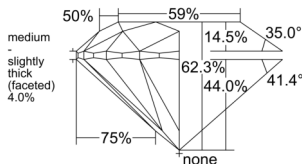

GIA®

FACSIMILE

GIA NATURAL DIAMOND DOSSIER®

June 02, 2026
GIA Report Number 7556405423
Shape and Cutting Style ..... Round Brilliant
Measurements ..... 5.70 - 5.74 x 3.56 mm

GRADING RESULTS

Carat Weight ..... 0.72 carat
Color Grade ..... G
Clarity Grade S11
Cut Grade ..... Excellent

ADDITIONAL GRADING INFORMATION

Polish ..... Excellent
Symmetry ..... Excellent
Fluorescence ..... None
Clarity Characteristics ..... Crystal, Cloud
Inscription(s): GIA 7556405423

GIA REPORT 7556405423

Verify this report at GIA.edu

PROPORTIONS

Profile to actual proportions

GRADING SCALES

GIA COLOR SCALE	GIA CLARITY SCALE	GIA CUT SCALE	
D	FLAWLESS	EXCELLENT	
E	INTERNALLY FLAWLESS		
F		VVS₁	VERY GOOD
G	VVS₂		
H	VS₁	GOOD	
I	VS₂		
J	S1₁	FAIR	
K	S1₂		
L	I₁	POOR	
M	I₂		
N	I₃		
O			
P			
Q			
R			
S			
T			
U			
V			
W			
X			
Y			
Z