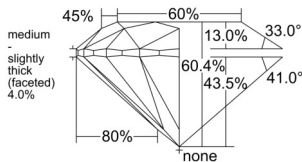

GIA®

FACSIMILE

GIA REPORT

7556407818

Verify this report at GIA.edu

GIA NATURAL DIAMOND DOSSIER®

June 03, 2026
GIA Report Number 7556407818
Shape and Cutting Style ..... Round Brilliant
Measurements ..... 4.32 - 4.35 x 2.62 mm

GRADING RESULTS

Carat Weight ..... 0.30 carat
Color Grade ..... E
Clarity Grade VS1
Cut Grade ..... Excellent

ADDITIONAL GRADING INFORMATION

Polish ..... Excellent
Symmetry ..... Excellent
Fluorescence ..... None
Clarity Characteristics ..... Feather, Cloud, Needle
Inscription(s): GIA 7556407818

PROPORTIONS

Profile to actual proportions