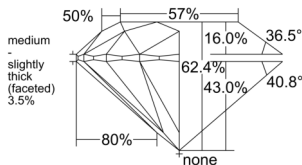

GIA®

FACSIMILE

GIA REPORT

7556412480

Verify this report at GIA.edu

GIA NATURAL DIAMOND DOSSIER®

June 03, 2026
GIA Report Number 7556412480
Shape and Cutting Style ..... Round Brilliant
Measurements ..... 5.66 - 5.69 x 3.54 mm

GRADING RESULTS

Carat Weight ..... 0.70 carat
Color Grade ..... G
Clarity Grade VS1
Cut Grade ..... Excellent

ADDITIONAL GRADING INFORMATION

Polish ..... Excellent
Symmetry ..... Excellent
Fluorescence ..... None
Clarity Characteristics ..... Crystal, Pinpoint, Needle
Inscription(s): GIA 7556412480

PROPORTIONS

Profile to actual proportions