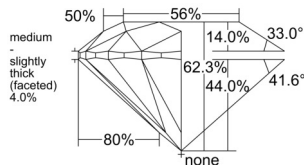

GIA®

FACSIMILE

GIA REPORT 7556413121

Verify this report at GIA.edu

GIA NATURAL DIAMOND DOSSIER®

June 03, 2026
GIA Report Number 7556413121
Shape and Cutting Style ..... Round Brilliant
Measurements ..... 3.84 - 3.86 x 2.40 mm

GRADING RESULTS

Carat Weight ..... 0.21 carat
Color Grade ..... E
Clarity Grade VVS1
Cut Grade ..... Excellent

ADDITIONAL GRADING INFORMATION

Polish ..... Excellent
Symmetry ..... Excellent
Fluorescence ..... None
Clarity Characteristics ..... Cloud, Feather, Chip
Inscription(s): GIA 7556413121

PROPORTIONS

Profile to actual proportions