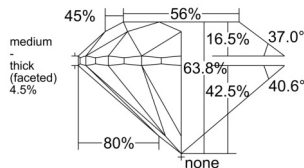

GIA®

FACSIMILE

GIA REPORT

7556414366

Verify this report at GIA.edu

GIA NATURAL DIAMOND DOSSIER®

June 04, 2026
GIA Report Number 7556414366
Shape and Cutting Style ..... Round Brilliant
Measurements ..... 4.62 - 4.65 x 2.96 mm

GRADING RESULTS

Carat Weight ..... 0.40 carat
Color Grade I
Clarity Grade VS1
Cut Grade ..... Very Good

ADDITIONAL GRADING INFORMATION

Polish ..... Excellent
Symmetry ..... Excellent
Fluorescence ..... None
Clarity Characteristics ..... Cloud, Feather, Pinpoint
Inscription(s): GIA 7556414366

PROPORTIONS

Profile to actual proportions

GRADING SCALES

GIA COLOR SCALE

COLORLESS	D
	E
	F
	G
	H
	I
	J
NEAR COLORLESS	K
	L
FAIN	M
	N
	O
	P
VERY LIGHT	Q
	R
	S
	T
	U
	V
LIGHT	W
	X
	Y
	Z

GIA CLARITY SCALE

FLAWLESS	VERY VERY SLIGHTLY INCLUDED	VVS₁	VVS₂	VS₁	VS₂	SI₁	SI₂	I₁	I₂	I₃	
											VERY SLIGHTLY INCLUDED
INTERNALLY FLAWLESS											

GIA CUT SCALE

EXCELLENT
VERY GOOD
GOOD
FAIR
POOR