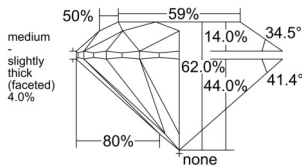

GIA®

FACSIMILE

GIA REPORT 7556423646

Verify this report at GIA.edu

GIA NATURAL DIAMOND DOSSIER®

June 08, 2026
GIA Report Number 7556423646
Shape and Cutting Style ..... Round Brilliant
Measurements ..... 4.47 - 4.50 x 2.78 mm

GRADING RESULTS

Carat Weight ..... 0.34 carat
Color Grade ..... G
Clarity Grade S11
Cut Grade ..... Excellent

ADDITIONAL GRADING INFORMATION

Polish ..... Excellent
Symmetry ..... Excellent
Fluorescence ..... None
Clarity Characteristics..... Crystal, Cloud, Feather
Inspection(s): GIA 7556423646

PROPORTIONS

Profile to actual proportions