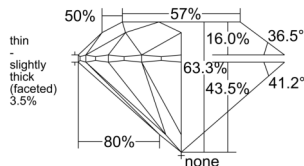

GIA®

FACSIMILE

GIA REPORT

7556426823

Verify this report at gia.edu

GIA NATURAL DIAMOND DOSSIER®

June 24, 2026
GIA Report Number 7556426823
Shape and Cutting Style ..... Round Brilliant
Measurements ..... 5.03 - 5.07 x 3.20 mm

GRADING RESULTS

Carat Weight ..... 0.50 carat
Color Grade ..... F
Clarity Grade VVS1
Cut Grade ..... Excellent

ADDITIONAL GRADING INFORMATION

Polish ..... Excellent
Symmetry ..... Excellent
Fluorescence ..... None
Clarity Characteristics ..... Pinpoint, Feather
Inscription(s): GIA 7556426823

PROPORTIONS

Profile to actual proportions

GRADING SCALES

GIA COLOR SCALE

COLORLESS	D
	E
	F
	G
	H
	I
	J
NEAR COLORLESS	K
	L
	M
	N
	O
	P
	Q
	R
	S
	T
	U
	V
	W
	X
	Y
LIGHT	Z

GIA CLARITY SCALE

FLAWLESS	EXCELLENT	
INTERNALLY FLAWLESS		
VERY VERY SLIGHTLY INCLUDED	VVS₁	
	VVS₂	
VERY SLIGHTLY INCLUDED	VS₁	
	VS₂	
SLIGHTLY INCLUDED	SI₁	
	SI₂	
INCLUDED	I₁	
	I₂	
	I₃	

GIA CUT SCALE

EXCELLENT
VERY GOOD
GOOD
FAIR
POOR