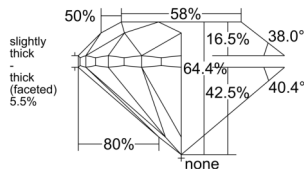

GIA®

FACSIMILE

GIA REPORT

7556429222

Verify this report at GIA.edu

GIA NATURAL DIAMOND DOSSIER®

June 04, 2026
GIA Report Number 7556429222
Shape and Cutting Style ..... Round Brilliant
Measurements ..... 5.53 - 5.61 x 3.59 mm

GRADING RESULTS

Carat Weight ..... 0.72 carat
Color Grade ..... F
Clarity Grade VS1
Cut Grade ..... Very Good

ADDITIONAL GRADING INFORMATION

Polish ..... Excellent
Symmetry ..... Very Good
Fluorescence ..... None
Clarity Characteristics..... Crystal, Feather, Cloud, Pinpoint
Inscription(s): GIA 7556429222

PROPORTIONS

Profile to actual proportions

GRADING SCALES

GIA COLOR SCALE

COLORLESS	D
	E
	F
	G
	H
	I
	J
NEAR COLORLESS	K
	L
Faint	M
	N
	O
	P
Very Light	Q
	R
	S
	T
	U
	V
Light	W
	X
	Y
	Z

GIA CLARITY SCALE

FLAWLESS	VERY VERY SLIGHTLY INCLUDED	VVS₁	VVS₂	VS₁	VS₂	SI₁	SI₂	I₁	I₂	I₃			
											VERY SLIGHTLY INCLUDED	SLIGHTLY INCLUDED	INCLUDED

GIA CUT SCALE

EXCELLENT
VERY GOOD
GOOD
FAIR
POOR