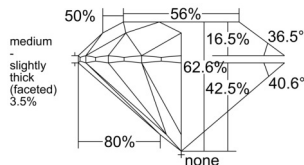

GIA®

FACSIMILE

GIA REPORT

7556429480

Verify this report at GIA.edu

GIA NATURAL DIAMOND DOSSIER®

June 04, 2026
GIA Report Number 7556429480
Shape and Cutting Style ..... Round Brilliant
Measurements ..... 4.67 - 4.70 x 2.93 mm

GRADING RESULTS

Carat Weight ..... 0.40 carat
Color Grade ..... F
Clarity Grade VS2
Cut Grade ..... Excellent

ADDITIONAL GRADING INFORMATION

Polish ..... Excellent
Symmetry ..... Excellent
Fluorescence ..... None
Clarity Characteristics ..... Crystal, Feather
Inscription(s): GIA 7556429480

PROPORTIONS

Profile to actual proportions

GRADING SCALES

GIA COLOR SCALE

COLORLESS	D
	E
	F
	G
	H
	I
	J
NEAR COLORLESS	K
	L
Faint	M
	N
	O
	P
	Q
	R
	S
	T
	U
	V
	W
	X
	Y
Light	Z

GIA CLARITY SCALE

FLAWLESS	VERY VERY SLIGHTLY INCLUDED	VS₁	VS₂	SI₁	SI₂	I₁	I₂	I₃			
									VERY SLIGHTLY INCLUDED	SLIGHTLY INCLUDED	INCLUDED

GIA CUT SCALE

EXCELLENT
VERY GOOD
GOOD
FAIR
POOR