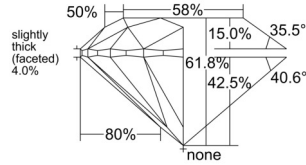

GIA®

FACSIMILE

GIA NATURAL DIAMOND DOSSIER®

June 05, 2026
GIA Report Number 7556430146
Shape and Cutting Style ..... Round Brilliant
Measurements ..... 4.60 - 4.63 x 2.85 mm

GRADING RESULTS

Carat Weight ..... 0.38 carat
Color Grade L
Clarity Grade VVS1
Cut Grade ..... Excellent

ADDITIONAL GRADING INFORMATION

Polish ..... Excellent
Symmetry ..... Excellent
Fluorescence ..... None
Clarity Characteristics ..... Cloud
Inscription(s): GIA 7556430146

GIA REPORT 7556430146

Verify this report at GIA.edu

PROPORTIONS

Profile to actual proportions