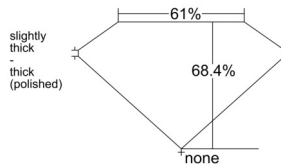

GIA®

FACSIMILE

GIA REPORT 7556431075

Verify this report at GIA.edu

GIA NATURAL DIAMOND DOSSIER®

June 05, 2026
GIA Report Number 7556431075
Shape and Cutting Style ..... Emerald Cut
Measurements ..... 6.03 x 4.19 x 2.86 mm

GRADING RESULTS

Carat Weight ..... 0.71 carat
Color Grade ..... E
Clarity Grade VS1

ADDITIONAL GRADING INFORMATION

Polish ..... Excellent
Symmetry ..... Excellent
Fluorescence ..... None
Clarity Characteristics..... Crystal, Cloud, Pinpoint
Inscription(s): GIA 7556431075

PROPORTIONS

Profile not to actual proportions

GRADING SCALES

GIA COLOR SCALE		GIA CLARITY SCALE			
COLORLESS	D	VERY VERY SLIGHTLY INCLUDED	FLAWLESS		
	E		INTERNALLY FLAWLESS		
	F	VERY SLIGHTLY INCLUDED	VS₁		
	G		VS₂		
	H		VS₁		
	NEAR COLORLESS	I	SLIGHTLY INCLUDED	SI₁	
		J		SI₂	
		FAINT	K	INCLUDED	I₁
			L		I₂
			M		I₃
VERT LIGHT	N				
	O				
	P				
	Q				
	R				
	S				
	T				
LIGHT	U				
	V				
	W				
	X				
Y					
Z