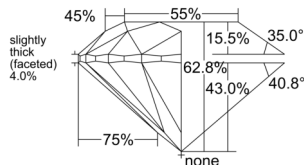

GIA®

FACSIMILE

GIA REPORT

7556436954

Verify this report at GIA.edu

GIA NATURAL DIAMOND DOSSIER®

June 09, 2026
GIA Report Number 7556436954
Shape and Cutting Style ..... Round Brilliant
Measurements ..... 4.24 - 4.26 x 2.67 mm

GRADING RESULTS

Carat Weight ..... 0.30 carat
Color Grade ..... K
Clarity Grade VS1
Cut Grade ..... Excellent

ADDITIONAL GRADING INFORMATION

Polish ..... Excellent
Symmetry ..... Excellent
Fluorescence ..... None
Clarity Characteristics ..... Feather, Needle
Inscription(s): GIA 7556436954

PROPORTIONS

Profile to actual proportions