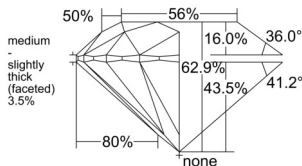

GIA®

FACSIMILE

GIA REPORT

7556440480

Verify this report at GIA.edu

GIA NATURAL DIAMOND DOSSIER®

June 09, 2026
GIA Report Number **7556440480**
Shape and Cutting Style ..... **Round Brilliant**
Measurements ..... **3.82 - 3.85 x 2.41 mm**

GRADING RESULTS

Carat Weight ..... **0.22 carat**
Color Grade ..... **E**
Clarity Grade **VVS2**
Cut Grade ..... **Excellent**

ADDITIONAL GRADING INFORMATION

Polish ..... **Excellent**
Symmetry ..... **Excellent**
Fluorescence ..... **None**
Clarity Characteristics..... **Needle, Pinpoint**
Inscription(s): **GIA 7556440480**

PROPORTIONS

Profile to actual proportions

GRADING SCALES

GIA COLOR SCALE

COLORLESS	D
	E
	F
	G
	H
	I
	J
NEAR COLORLESS	K
	L
	M
	N
	O
	P
	Q
	R
	S
	T
	U
	V
	W
	X
	Y
LIGHT	Z

GIA CLARITY SCALE

FLAWLESS	VERY VERY SLIGHTLY INCLUDED	VVS₁	VVS₂	VS₁	VS₂	SI₁	SI₂	I₁	I₂	I₃	
											INTERNALLY FLAWLESS

GIA CUT SCALE

EXCELLENT
VERY GOOD
GOOD
FAIR
POOR