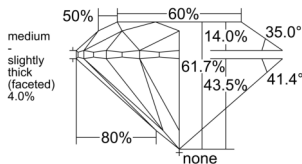

GIA®

FACSIMILE

GIA REPORT 7556443118

Verify this report at GIA.edu

GIA NATURAL DIAMOND DOSSIER®

June 25, 2026
GIA Report Number 7556443118
Shape and Cutting Style ..... Round Brilliant
Measurements ..... 3.95 - 3.98 x 2.45 mm

GRADING RESULTS

Carat Weight ..... 0.23 carat
Color Grade ..... G
Clarity Grade VVS1
Cut Grade ..... Excellent

ADDITIONAL GRADING INFORMATION

Polish ..... Excellent
Symmetry ..... Excellent
Fluorescence ..... None
Clarity Characteristics..... Pinpoint, Feather, Chip
Inscription(s): GIA 7556443118

PROPORTIONS

Profile to actual proportions