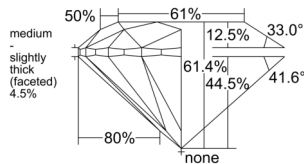

GIA®

FACSIMILE

GIA REPORT

7556444696

Verify this report at GIA.edu

GIA NATURAL DIAMOND DOSSIER®

June 09, 2026
GIA Report Number 7556444696
Shape and Cutting Style ..... Round Brilliant
Measurements ..... 4.74 - 4.75 x 2.91 mm

GRADING RESULTS

Carat Weight ..... 0.40 carat
Color Grade ..... D
Clarity Grade S11
Cut Grade ..... Excellent

ADDITIONAL GRADING INFORMATION

Polish ..... Excellent
Symmetry ..... Excellent
Fluorescence ..... None
Clarity Characteristics ..... Crystal, Cloud
Inscription(s): GIA 7556444696

PROPORTIONS

Profile to actual proportions