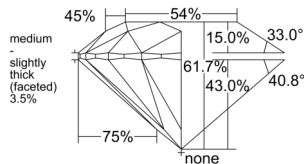

GIA®

FACSIMILE

GIA REPORT

7556444834

Verify this report at GIA.edu

GIA NATURAL DIAMOND DOSSIER®

June 09, 2026
GIA Report Number 7556444834
Shape and Cutting Style ..... Round Brilliant
Measurements ..... 5.45 - 5.48 x 3.37 mm

GRADING RESULTS

Carat Weight ..... 0.61 carat
Color Grade ..... H
Clarity Grade S11
Cut Grade ..... Excellent

ADDITIONAL GRADING INFORMATION

Polish ..... Excellent
Symmetry ..... Excellent
Fluorescence ..... None
Clarity Characteristics..... Cloud, Twinning Wisp, Feather
Inscription(s): GIA 7556444834

PROPORTIONS

Profile to actual proportions