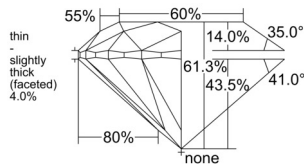

GIA®

FACSIMILE

GIA REPORT

7556446924

Verify this report at GIA.edu

GIA NATURAL DIAMOND DOSSIER®

June 08, 2026
GIA Report Number 7556446924
Shape and Cutting Style ..... Round Brilliant
Measurements ..... 4.27 - 4.31 x 2.63 mm

GRADING RESULTS

Carat Weight ..... 0.30 carat
Color Grade ..... D
Clarity Grade VS1
Cut Grade ..... Excellent

ADDITIONAL GRADING INFORMATION

Polish ..... Excellent
Symmetry ..... Excellent
Fluorescence ..... Strong Blue
Clarity Characteristics ..... Indented Natural, Pinpoint
Inscription(s): GIA 7556446924

PROPORTIONS

Profile to actual proportions

GRADING SCALES

GIA COLOR SCALE

COLORLESS	D
	E
	F
	G
	H
	I
	J
NEAR COLORLESS	K
	L
Faint	M
	N
	O
	P
	Q
	R
	S
	T
	U
	V
	W
	X
	Y
Light	Z

GIA CLARITY SCALE

FLAWLESS	VERY VERY SLIGHTLY INCLUDED	VS₁	VS₂	VS₁	VS₂	SL₁	SL₂	I₁	I₂	I₃	
											FLAWLESS
INTERNALLY FLAWLESS	VERY SLIGHTLY INCLUDED										

GIA CUT SCALE

EXCELLENT
VERY GOOD
GOOD
FAIR
POOR