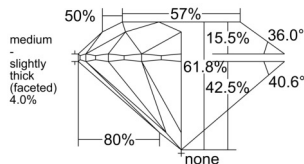

GIA®

FACSIMILE

GIA REPORT 7556447787

Verify this report at GIA.edu

GIA NATURAL DIAMOND DOSSIER®

June 10, 2026
GIA Report Number 7556447787
Shape and Cutting Style ..... Round Brilliant
Measurements ..... 4.81 - 4.84 x 2.98 mm

GRADING RESULTS

Carat Weight ..... 0.43 carat
Color Grade ..... E
Clarity Grade VVS1
Cut Grade ..... Excellent

ADDITIONAL GRADING INFORMATION

Polish ..... Excellent
Symmetry ..... Excellent
Fluorescence ..... Faint
Clarity Characteristics ..... Pinpoint
Inscription(s): GIA 7556447787

PROPORTIONS

GRADING SCALES

GIA COLOR SCALE	GIA CLARITY SCALE	GIA CUT SCALE	
D	FLAWLESS	EXCELLENT	
E	INTERNALLY FLAWLESS		
F		VVS₁	VERY GOOD
G	VVS₂		
H	VS₁	GOOD	
I	VS₂		
J	SI₁	FAIR	
K	SI₂		
L	I₁	POOR	
M	I₂		
N	I₃		
O			
P			
Q			
R			
S			
T			
U			
V			
W			
X			
Y			
Z