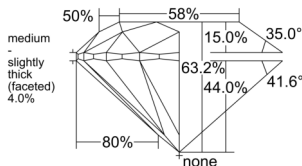

GIA®

FACSIMILE

GIA REPORT

7556447945

Verify this report at GIA.edu

GIA NATURAL DIAMOND DOSSIER®

June 10, 2026
GIA Report Number 7556447945
Shape and Cutting Style ..... Round Brilliant
Measurements ..... 6.11 - 6.14 x 3.87 mm

GRADING RESULTS

Carat Weight ..... 0.90 carat
Color Grade ..... G
Clarity Grade VS1
Cut Grade ..... Excellent

ADDITIONAL GRADING INFORMATION

Polish ..... Very Good
Symmetry ..... Excellent
Fluorescence ..... Medium Blue
Clarity Characteristics..... Cloud, Indented Natural, Pinpoint
Inscription(s): GIA 7556447945

PROPORTIONS

Profile to actual proportions

GRADING SCALES

GIA COLOR SCALE

COLORLESS	D
	E
	F
	G
	H
	I
	J
NEAR COLORLESS	K
	L
Faint	M
	N
	O
	P
Very Light	Q
	R
	S
	T
	U
	V
Light	W
	X
	Y
	Z

GIA CLARITY SCALE

FLAWLESS	INTERNAL FLAWLESS	
		FLAWLESS
VERY VERY SLIGHTLY INCLUDED	VVS₁	
	VVS₂	
VERY SLIGHTLY INCLUDED	VS₁	
	VS₂	
SLIGHTLY INCLUDED	SI₁	
	SI₂	
INCLUDED	I₁	
	I₂	
	I₃	

GIA CUT SCALE

EXCELLENT
VERY GOOD
GOOD
FAIR
POOR