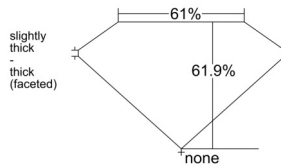

GIA®

FACSIMILE

GIA REPORT

7556448444

Verify this report at GIA.edu

GIA NATURAL DIAMOND DOSSIER®

June 11, 2026

GIA Report Number 7556448444

Shape and Cutting Style ..... Oval Brilliant

Measurements ..... 6.28 x 4.49 x 2.78 mm

GRADING RESULTS

Carat Weight ..... 0.50 carat

Color Grade ..... F

Clarity Grade VS2

ADDITIONAL GRADING INFORMATION

Polish ..... Excellent

Symmetry ..... Excellent

Fluorescence ..... None

Clarity Characteristics..... Crystal, Cloud, Feather

Inscription(s): GIA 7556448444

PROPORTIONS

Profile not to actual proportions

GRADING SCALES

GIA COLOR SCALE		GIA CLARITY SCALE			
COLORLESS	D	VERY VERY SLIGHTLY INCLUDED	FLAWLESS		
	E		INTERNALLY FLAWLESS		
	F		VS₁		
	NEAR COLORLESS	G	VERY SLIGHTLY INCLUDED	VS₂	
		H		VS₁	
		FAINT	I	SLIGHTLY INCLUDED	VS₂
			J		SI₁
	K		SI₂		
	LIGHT		L	INCLUDED	I₁
			M		I₂
N			I₃		
O					
P					
Q					
R