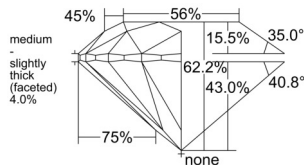

GIA®

FACSIMILE

GIA REPORT

7556448870

Verify this report at GIA.edu

GIA NATURAL DIAMOND DOSSIER®

June 09, 2026
GIA Report Number 7556448870
Shape and Cutting Style ..... Round Brilliant
Measurements ..... 5.47 - 5.49 x 3.41 mm

GRADING RESULTS

Carat Weight ..... 0.63 carat
Color Grade ..... F
Clarity Grade VVS2
Cut Grade ..... Excellent

ADDITIONAL GRADING INFORMATION

Polish ..... Excellent
Symmetry ..... Excellent
Fluorescence ..... Faint
Clarity Characteristics ..... Pinpoint, Cloud, Feather
Inscription(s): GIA 7556448870

PROPORTIONS

Profile to actual proportions

GRADING SCALES

GIA COLOR SCALE

COLORLESS	D
	E
	F
	G
	H
	I
	J
NEAR COLORLESS	K
	L
	M
	N
	O
	P
	Q
	R
	S
	T
	U
	V
	W
	X
	Y
LIGHT	Z

GIA CLARITY SCALE

FLAWLESS	INTERNAL FLAWLESS	
		FLAWLESS
VERY VERY SLIGHTLY INCLUDED	VVS₁	
	VVS₂	
VERY SLIGHTLY INCLUDED	VS₁	
	VS₂	
SLIGHTLY INCLUDED	SI₁	
	SI₂	
INCLUDED	I₁	
	I₂	
	I₃	

GIA CUT SCALE

EXCELLENT
VERY GOOD
GOOD
FAIR
POOR