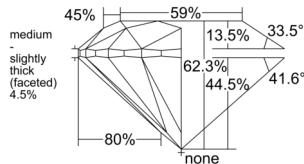

GIA®

FACSIMILE

GIA REPORT

7556451206

Verify this report at GIA.edu

GIA NATURAL DIAMOND DOSSIER®

June 10, 2026
GIA Report Number 7556451206
Shape and Cutting Style ..... Round Brilliant
Measurements ..... 3.98 - 3.99 x 2.48 mm

GRADING RESULTS

Carat Weight ..... 0.24 carat
Color Grade ..... E
Clarity Grade VS1
Cut Grade ..... Excellent

ADDITIONAL GRADING INFORMATION

Polish ..... Excellent
Symmetry ..... Excellent
Fluorescence ..... None
Clarity Characteristics ..... Cloud
Inscription(s): GIA 7556451206

PROPORTIONS

Profile to actual proportions