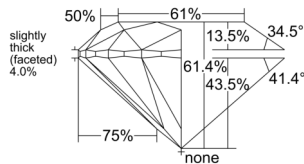

GIA®

FACSIMILE

GIA NATURAL DIAMOND DOSSIER®

June 10, 2026
GIA Report Number 7556452086
Shape and Cutting Style ..... Round Brilliant
Measurements ..... 5.68 - 5.72 x 3.50 mm

GRADING RESULTS

Carat Weight ..... 0.71 carat
Color Grade ..... G
Clarity Grade S11
Cut Grade ..... Excellent

ADDITIONAL GRADING INFORMATION

Polish ..... Excellent
Symmetry ..... Excellent
Fluorescence ..... None
Clarity Characteristics..... Cloud, Crystal, Feather
Inscription(s): GIA 7556452086

GIA REPORT 7556452086

Verify this report at GIA.edu

PROPORTIONS

Profile to actual proportions