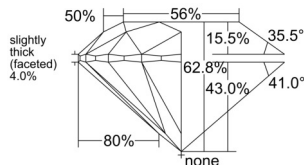

GIA®

FACSIMILE

GIA REPORT

7556453590

Verify this report at GIA.edu

GIA NATURAL DIAMOND DOSSIER®

June 09, 2026
GIA Report Number 7556453590
Shape and Cutting Style ..... Round Brilliant
Measurements ..... 4.25 - 4.28 x 2.68 mm

GRADING RESULTS

Carat Weight ..... 0.30 carat
Color Grade I
Clarity Grade VS1
Cut Grade ..... Very Good

ADDITIONAL GRADING INFORMATION

Polish ..... Excellent
Symmetry ..... Excellent
Fluorescence ..... None
Clarity Characteristics..... Cloud, Crystal, Pinpoint, Needle
Inscription(s): GIA 7556453590

PROPORTIONS

Profile to actual proportions

GRADING SCALES

GIA COLOR SCALE

COLORED	D
	E
	F
	G
	H
	I
	J
NEAR COLORLESS	K
	L
FANT	M
	N
	O
	P
VERY LIGHT	Q
	R
	S
	T
	U
	V
	W
	X
	Y
LIGHT	Z

GIA CLARITY SCALE

VERY VERY SLIGHTLY INCLUDED	FLAWLESS
	INTERNALLY FLAWLESS
VERY SLIGHTLY INCLUDED	VVS₁
	VVS₂
SLIGHTLY INCLUDED	VS₁
	VS₂
INCLUDED	SI₁
	SI₂
	I₁
	I₂
	I₃

GIA CUT SCALE

EXCELLENT
VERY GOOD
GOOD
FAIR
POOR