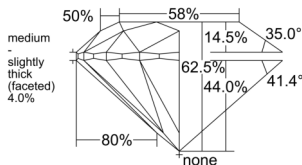

GIA®

FACSIMILE

GIA NATURAL DIAMOND DOSSIER®

June 10, 2026
GIA Report Number 7556455075
Shape and Cutting Style ..... Round Brilliant
Measurements ..... 5.13 - 5.15 x 3.22 mm

GRADING RESULTS

Carat Weight ..... 0.52 carat
Color Grade ..... E
Clarity Grade S11
Cut Grade ..... Excellent

ADDITIONAL GRADING INFORMATION

Polish ..... Excellent
Symmetry ..... Excellent
Fluorescence ..... None
Clarity Characteristics ..... Crystal
Inscription(s): GIA 7556455075

GIA REPORT 7556455075

Verify this report at GIA.edu

PROPORTIONS

GRADING SCALES

GIA COLOR SCALE

COLOREDNESS	D
	E
	F
	G
	H
	I
	J
NEAR COLORLESS	K
	L
FAIN	M
	N
	O
	P
VERY LIGHT	Q
	R
	S
	T
	U
	V
LIGHT	W
	X
	Y
	Z

GIA CLARITY SCALE

VERY VERY SLIGHTLY INCLUDED	FLAWLESS
	INTERNALLY FLAWLESS
VERY SLIGHTLY INCLUDED	VVS₁
	VVS₂
SLIGHTLY INCLUDED	VS₁
	VS₂
INCLUDED	I₁
	I₂
	I₃

GIA CUT SCALE

EXCELLENT
VERY GOOD
GOOD
FAIR
POOR