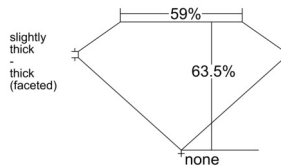

GIA®

FACSIMILE

GIA REPORT

7556455388

Verify this report at GIA.edu

GIA NATURAL DIAMOND DOSSIER®

June 11, 2026
GIA Report Number 7556455388
Shape and Cutting Style ..... Oval Brilliant
Measurements ..... 6.07 x 3.96 x 2.51 mm

GRADING RESULTS

Carat Weight ..... 0.40 carat
Color Grade ..... J
Clarity Grade VS1

ADDITIONAL GRADING INFORMATION

Polish ..... Excellent
Symmetry ..... Excellent
Fluorescence ..... Faint
Clarity Characteristics ..... Feather, Pinpoint
Inscription(s): GIA 7556455388

PROPORTIONS

Profile not to actual proportions

GRADING SCALES

GIA COLOR SCALE		GIA CLARITY SCALE				
COLORLESS	D	VERY VERY SLIGHTLY INCLUDED	FLAWLESS			
	E		INTERNALLY FLAWLESS			
	F		VS₁			
	NEAR COLORLESS	G	VERY SLIGHTLY INCLUDED	VS₂		
		H		VS₁		
		FAINT	I	SLIGHTLY INCLUDED	VS₂	
			J		SI₁	
			LIGHT	K	INCLUDED	SI₂
	L	I₁				
	M	I₂				
N	INCLUDED	I₃				
O						
P						
Q						
R						
S						
T						
U						
V						
W						
X						
Y						
Z