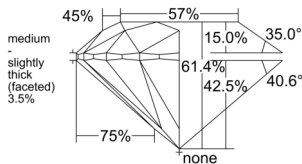

GIA®

FACSIMILE

GIA REPORT

7556455996

Verify this report at GIA.edu

GIA NATURAL DIAMOND DOSSIER®

June 11, 2026
GIA Report Number 7556455996
Shape and Cutting Style ..... Round Brilliant
Measurements ..... 4.50 - 4.52 x 2.77 mm

GRADING RESULTS

Carat Weight ..... 0.34 carat
Color Grade L
Clarity Grade VVS1
Cut Grade ..... Excellent

ADDITIONAL GRADING INFORMATION

Polish ..... Excellent
Symmetry ..... Excellent
Fluorescence ..... None
Clarity Characteristics..... Pinpoint, Feather, Cavity
Inscription(s): GIA 7556455996

PROPORTIONS

Profile to actual proportions

GRADING SCALES

GIA COLOR SCALE

COLORED	D
	E
	F
	G
	H
	I
	J
NEAR COLORLESS	K
	L
Faint	M
	N
	O
	P
	Q
	R
	S
	T
	U
	V
	W
	X
	Y
Light	Z

GIA CLARITY SCALE

FLAWLESS	INTERNAL FLAWLESS	EXCELLENT	
VERY VERY SLIGHTLY INCLUDED	VVS₁	VERY GOOD	
	VVS₂		
VERY SLIGHTLY INCLUDED	VS₁	GOOD	
	VS₂		
SLIGHTLY INCLUDED	SI₁	FAIR	
	SI₂		
INCLUDED	I₁	POOR	
	I₂		
	I₃