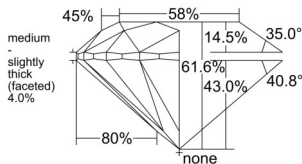

GIA®

FACSIMILE

GIA REPORT

7556456324

Verify this report at GIA.edu

GIA NATURAL DIAMOND DOSSIER®

June 11, 2026
GIA Report Number 7556456324
Shape and Cutting Style ..... Round Brilliant
Measurements ..... 4.41 - 4.42 x 2.72 mm

GRADING RESULTS

Carat Weight ..... 0.32 carat
Color Grade I
Clarity Grade VS1
Cut Grade ..... Excellent

ADDITIONAL GRADING INFORMATION

Polish ..... Excellent
Symmetry ..... Excellent
Fluorescence ..... None
Clarity Characteristics..... Cloud, Feather, Needle, Pinpoint
Inscription(s): GIA 7556456324

PROPORTIONS

Profile to actual proportions

GRADING SCALES

GIA COLOR SCALE

COLORLESS	D
	E
	F
	G
	H
	I
	J
NEAR COLORLESS	K
	L
FAIN	M
	N
	O
	P
VERY LIGHT	Q
	R
	S
	T
	U
	V
	W
	X
	Y
LIGHT	Z

GIA CLARITY SCALE

FLAWLESS	INTERNAL FLAWLESS	
		FLAWLESS
VERY VERY SLIGHTLY INCLUDED	VVS₁	
	VVS₂	
VERY SLIGHTLY INCLUDED	VS₁	
	VS₂	
SLIGHTLY INCLUDED	SI₁	
	SI₂	
INCLUDED	I₁	
	I₂	
	I₃	

GIA CUT SCALE

EXCELLENT
VERY GOOD
GOOD
FAIR
POOR