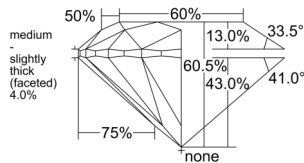

GIA®

FACSIMILE

GIA REPORT

7556456458

Verify this report at GIA.edu

GIA NATURAL DIAMOND DOSSIER®

June 11, 2026
GIA Report Number 7556456458
Shape and Cutting Style ..... Round Brilliant
Measurements ..... 4.29 - 4.33 x 2.61 mm

GRADING RESULTS

Carat Weight ..... 0.30 carat
Color Grade ..... H
Clarity Grade VS1
Cut Grade ..... Excellent

ADDITIONAL GRADING INFORMATION

Polish ..... Excellent
Symmetry ..... Excellent
Fluorescence ..... None
Clarity Characteristics ..... Cloud
Inscription(s): GIA 7556456458

PROPORTIONS

Profile to actual proportions

GRADING SCALES

GIA COLOR SCALE

COLORED	D
	E
	F
	G
	H
	I
	J
NEAR COLORLESS	K
	L
FAINT	M
	N
	O
	P
	Q
VERY LIGHT	R
	S
	T
	U
	V
	W
	X
	Y
LIGHT	Z

GIA CLARITY SCALE

FLAWLESS	FLAWLESS	
		EXCELLENT
INTERNALLY FLAWLESS	VERY VERY SLIGHTLY INCLUDED	
		VERY GOOD
VVS₁	VERY SLIGHTLY INCLUDED	
VVS₂		
VS₁	SLIGHTLY INCLUDED	
VS₂		
SI₁	INCLUDED	
SI₂		
I₁	POOR	
I₂		
I₃		

GIA CUT SCALE

EXCELLENT
VERY GOOD
GOOD
FAIR
POOR