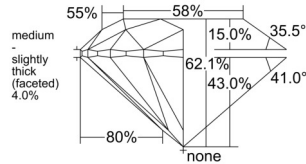

GIA®

FACSIMILE

GIA REPORT

7556457156

Verify this report at GIA.edu

GIA NATURAL DIAMOND DOSSIER®

June 11, 2026
GIA Report Number 7556457156
Shape and Cutting Style ..... Round Brilliant
Measurements ..... 4.53 - 4.55 x 2.82 mm

GRADING RESULTS

Carat Weight ..... 0.36 carat
Color Grade I
Clarity Grade VVS2
Cut Grade ..... Excellent

ADDITIONAL GRADING INFORMATION

Polish ..... Excellent
Symmetry ..... Excellent
Fluorescence ..... None
Clarity Characteristics..... Pinpoint, Needle, Cloud
Inscription(s): GIA 7556457156

PROPORTIONS

Profile to actual proportions

GRADING SCALES

GIA COLOR SCALE	GIA CLARITY SCALE	GIA CUT SCALE	
D	FLAWLESS	EXCELLENT	
E	INTERNALLY FLAWLESS		
F		VVS₁	VERY GOOD
G	VVS₂		
H	VS₁	GOOD	
I	VS₂		
J	SI₁	FAIR	
K	SI₂		
L	I₁	POOR	
M	I₂		
N	I₃		
O			
P			
Q			
R			
S			
T			
U			
V			
W			
X			
Y			
Z