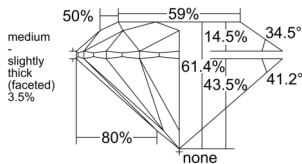

GIA®

FACSIMILE

GIA REPORT 7556457790

Verify this report at GIA.edu

GIA NATURAL DIAMOND DOSSIER®

June 11, 2026
GIA Report Number 7556457790
Shape and Cutting Style ..... Round Brilliant
Measurements ..... 4.29 - 4.33 x 2.65 mm

GRADING RESULTS

Carat Weight ..... 0.30 carat
Color Grade L
Clarity Grade VS1
Cut Grade ..... Excellent

ADDITIONAL GRADING INFORMATION

Polish ..... Excellent
Symmetry ..... Excellent
Fluorescence ..... None
Clarity Characteristics ..... Feather, Pinpoint
Inscription(s): GIA 7556457790

PROPORTIONS

Profile to actual proportions

GRADING SCALES

GIA COLOR SCALE

COLORLESS	D
	E
	F
	G
	H
	I
	J
NEAR COLORLESS	K
	L
Faint	M
	N
	O
	P
	Q
	R
	S
	T
	U
	V
	W
	X
	Y
Light	Z

GIA CLARITY SCALE

FLAWLESS	INTERNAL FLAWLESS	
		VERY VERY SLIGHTLY INCLUDED
VVS₁	VERY SLIGHTLY INCLUDED	
VVS₂	SLIGHTLY INCLUDED	
VS₁	INCLUDED	
VS₂		
SI₁	I₁	
SI₂	I₂	
	I₃	

GIA CUT SCALE

EXCELLENT
VERY GOOD
GOOD
FAIR
POOR