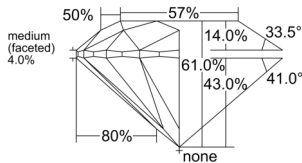

GIA®

FACSIMILE

GIA REPORT 7556458006

Verify this report at GIA.edu

GIA NATURAL DIAMOND DOSSIER®

June 11, 2026
GIA Report Number 7556458006
Shape and Cutting Style ..... Round Brilliant
Measurements ..... 4.50 - 4.52 x 2.75 mm

GRADING RESULTS

Carat Weight ..... 0.34 carat
Color Grade ..... K
Clarity Grade VVS1
Cut Grade ..... Excellent

ADDITIONAL GRADING INFORMATION

Polish ..... Excellent
Symmetry ..... Excellent
Fluorescence ..... None
Clarity Characteristics ..... Pinpoint, Feather
Inscription(s): GIA 7556458006

PROPORTIONS

Profile to actual proportions

GRADING SCALES

GIA COLOR SCALE

COLORED	D
	E
	F
	G
	H
	I
	J
NEAR COLORLESS	K
	L
	M
	N
	O
	P
	Q
	R
	S
	T
	U
	V
	W
	X
	Y
LIGHT	Z

GIA CLARITY SCALE

FLAWLESS	VERY VERY SLIGHTLY INCLUDED	VVS₁	VVS₂	VS₁	VS₂	SI₁	SI₂	I₁	I₂	I₃	
											INTERNAL FLAWLESS

GIA CUT SCALE

EXCELLENT
VERY GOOD
GOOD
FAIR
POOR