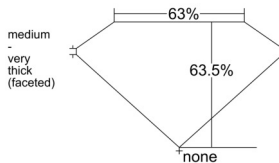

GIA®

FACSIMILE

GIA REPORT

7556465921

Verify this report at GIA.edu

GIA NATURAL DIAMOND DOSSIER®

June 10, 2026
GIA Report Number 7556465921
Shape and Cutting Style ..... Pear Brilliant
Measurements ..... 6.71 x 4.33 x 2.75 mm

GRADING RESULTS

Carat Weight ..... 0.50 carat
Color Grade ..... F
Clarity Grade VS1

ADDITIONAL GRADING INFORMATION

Polish ..... Excellent
Symmetry ..... Very Good
Fluorescence ..... Medium Blue
Clarity Characteristics..... Indented Natural, Pinpoint
Inscription(s): GIA 7556465921

PROPORTIONS

Profile not to actual proportions

GRADING SCALES

GIA COLOR SCALE		GIA CLARITY SCALE			
COLORLESS	D	VERY VERY SLIGHTLY INCLUDED	FLAWLESS		
	E		INTERNALLY FLAWLESS		
	F	VERY SLIGHTLY INCLUDED	VS₁		
	G		VS₂		
	H		VS₁		
	NEAR COLORLESS	I	SLIGHTLY INCLUDED	SI₁	
		J		SI₂	
		FAINT	K	INCLUDED	I₁
			L		I₂
			M		I₃
VERT LIGHT	N				
	O				
	P				
	Q				
	R				
	S				
	T				
LIGHT	U				
	V				
	W				
	X				
Y					
Z