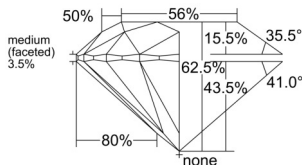

GIA®

FACSIMILE

GIA REPORT

7556468224

Verify this report at GIA.edu

GIA NATURAL DIAMOND DOSSIER®

June 11, 2026
GIA Report Number **7556468224**
Shape and Cutting Style ..... **Round Brilliant**
Measurements ..... **5.25 - 5.26 x 3.29 mm**

GRADING RESULTS

Carat Weight ..... **0.56 carat**
Color Grade ..... **F**
Clarity Grade **S11**
Cut Grade ..... **Excellent**

ADDITIONAL GRADING INFORMATION

Polish ..... **Excellent**
Symmetry ..... **Excellent**
Fluorescence ..... **None**
Clarity Characteristics..... **Cloud, Crystal, Feather**
Inscription(s): **GIA 7556468224**

PROPORTIONS

Profile to actual proportions