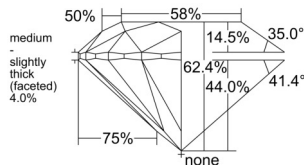

GIA®

FACSIMILE

GIA REPORT

7556475145

Verify this report at GIA.edu

GIA NATURAL DIAMOND DOSSIER®

June 15, 2026
GIA Report Number 7556475145
Shape and Cutting Style ..... Round Brilliant
Measurements ..... 4.85 - 4.88 x 3.04 mm

GRADING RESULTS

Carat Weight ..... 0.44 carat
Color Grade L
Clarity Grade VVS1
Cut Grade ..... Excellent

ADDITIONAL GRADING INFORMATION

Polish ..... Excellent
Symmetry ..... Excellent
Fluorescence ..... None
Clarity Characteristics ..... Cloud, Cavity, Feather
Inscription(s): GIA 7556475145

PROPORTIONS

Profile to actual proportions

GRADING SCALES

GIA COLOR SCALE

COLORESS	D
	E
	F
	G
	H
	I
	J
NEAR COLORESS	K
	L
FANIT	M
	N
	O
	P
VERY LIGHT	R
	S
	T
	U
	V
	W
	X
	Y
LIGHT	Z

GIA CLARITY SCALE

VERY VERY SLIGHTLY INCLUDED	FLAWLESS
	INTERNALLY FLAWLESS
VERY SLIGHTLY INCLUDED	VVS₁
	VVS₂
SLIGHTLY INCLUDED	VS₁
	VS₂
INCLUDED	SI₁
	SI₂
	I₁
	I₂
	I₃

GIA CUT SCALE

EXCELLENT
VERY GOOD
GOOD
FAIR
POOR