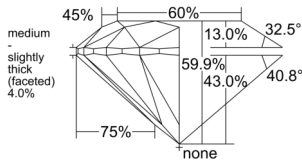

GIA®

FACSIMILE

GIA REPORT

7556476863

Verify this report at GIA.edu

GIA NATURAL DIAMOND DOSSIER®

June 11, 2026

GIA Report Number 7556476863

Shape and Cutting Style ..... Round Brilliant

Measurements ..... 5.14 - 5.15 x 3.08 mm

GRADING RESULTS

Carat Weight ..... 0.50 carat

Color Grade ..... D

Clarity Grade S11

Cut Grade ..... Excellent

ADDITIONAL GRADING INFORMATION

Polish ..... Excellent

Symmetry ..... Excellent

Fluorescence ..... None

Clarity Characteristics ..... Feather

Inscription(s): GIA 7556476863

PROPORTIONS

Profile to actual proportions