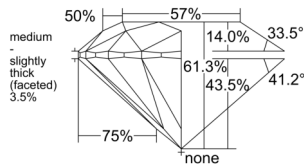

GIA®

FACSIMILE

GIA REPORT

7556477761

Verify this report at GIA.edu

GIA NATURAL DIAMOND DOSSIER®

June 12, 2026
GIA Report Number 7556477761
Shape and Cutting Style ..... Round Brilliant
Measurements ..... 4.75 - 4.77 x 2.92 mm

GRADING RESULTS

Carat Weight ..... 0.40 carat
Color Grade ..... G
Clarity Grade VS2
Cut Grade ..... Excellent

ADDITIONAL GRADING INFORMATION

Polish ..... Excellent
Symmetry ..... Excellent
Fluorescence ..... None
Clarity Characteristics ..... Cloud
Inscription(s): GIA 7556477761

PROPORTIONS

Profile to actual proportions

GRADING SCALES

GIA COLOR SCALE

COLOURESS	D
	E
	F
	G
	H
	I
	J
NEAR COLOURESS	K
	L
FANIT	M
	N
	O
	P
VERY LIGHT	R
	S
	T
	U
	V
	W
	X
	Y
LIGHT	Z

GIA CLARITY SCALE

VERY VERY SLIGHTLY INCLUDED	FLAWLESS
	INTERNALLY FLAWLESS
VERY SLIGHTLY INCLUDED	VVS₁
	VVS₂
SLIGHTLY INCLUDED	VS₁
	VS₂
INCLUDED	SI₁
	SI₂
	I₁
	I₂
	I₃

GIA CUT SCALE

EXCELLENT
VERY GOOD
GOOD
FAIR
POOR