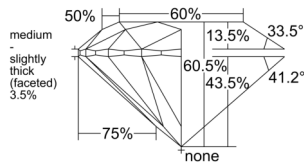

GIA®

FACSIMILE

GIA REPORT

7556485698

Verify this report at GIA.edu

GIA NATURAL DIAMOND DOSSIER®

June 15, 2026
GIA Report Number 7556485698
Shape and Cutting Style ..... Round Brilliant
Measurements ..... 4.33 - 4.35 x 2.63 mm

GRADING RESULTS

Carat Weight ..... 0.30 carat
Color Grade I
Clarity Grade VVS1
Cut Grade ..... Excellent

ADDITIONAL GRADING INFORMATION

Polish ..... Excellent
Symmetry ..... Excellent
Fluorescence ..... None
Clarity Characteristics ..... Cloud
Inscription(s): GIA 7556485698

PROPORTIONS

Profile to actual proportions

GRADING SCALES

GIA COLOR SCALE

COLORESS	D
	E
	F
	G
	H
	I
	J
NEAR COLORESS	K
	L
FANIT	M
	N
	O
	P
	Q
VERY LIGHT	R
	S
	T
	U
	V
	W
	X
	Y
LIGHT	Z

GIA CLARITY SCALE

	FLAWLESS
	INTERNALLY FLAWLESS
VERY VERY SLIGHTLY INCLUDED	VVS₁
	VVS₂
VERY SLIGHTLY INCLUDED	VS₁
	VS₂
SLIGHTLY INCLUDED	SI₁
	SI₂
	I₁
	I₂
INCLUDED	I₃

GIA CUT SCALE

	EXCELLENT
	VERY GOOD
	GOOD
	FAIR
	POOR