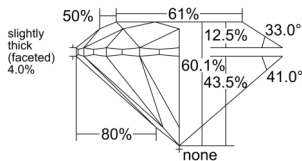

GIA®

FACSIMILE

GIA REPORT 7556485993

Verify this report at GIA.edu

GIA NATURAL DIAMOND DOSSIER®

June 15, 2026
GIA Report Number 7556485993
Shape and Cutting Style ..... Round Brilliant
Measurements ..... 4.31 - 4.33 x 2.60 mm

GRADING RESULTS

Carat Weight ..... 0.30 carat
Color Grade ..... H
Clarity Grade VS1
Cut Grade ..... Excellent

ADDITIONAL GRADING INFORMATION

Polish ..... Excellent
Symmetry ..... Excellent
Fluorescence ..... None
Clarity Characteristics ..... Feather, Pinpoint
Inscription(s): GIA 7556485993

PROPORTIONS

Profile to actual proportions