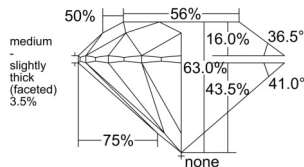

GIA®

FACSIMILE

GIA REPORT

7556486781

Verify this report at GIA.edu

GIA NATURAL DIAMOND DOSSIER®

June 15, 2026
GIA Report Number 7556486781
Shape and Cutting Style ..... Round Brilliant
Measurements ..... 4.26 - 4.29 x 2.69 mm

GRADING RESULTS

Carat Weight ..... 0.30 carat
Color Grade I
Clarity Grade VVS2
Cut Grade ..... Very Good

ADDITIONAL GRADING INFORMATION

Polish ..... Excellent
Symmetry ..... Excellent
Fluorescence ..... None
Clarity Characteristics ..... Needle, Cloud
Inscription(s): GIA 7556486781

PROPORTIONS

Profile to actual proportions

GRADING SCALES

GIA COLOR SCALE

COLORED	D
	E
	F
	G
	H
	I
	J
NEAR COLORLESS	K
	L
FAIN	M
	N
	O
	P
	Q
	R
	S
	T
	U
	V
	W
	X
	Y
LIGHT	Z

GIA CLARITY SCALE

FLAWLESS	INTERNAL FLAWLESS	
		FLAWLESS
VERY VERY SLIGHTLY INCLUDED	VVS₁	
	VVS₂	
VERY SLIGHTLY INCLUDED	VS₁	
	VS₂	
SLIGHTLY INCLUDED	SI₁	
	SI₂	
INCLUDED	I₁	
	I₂	
	I₃	

GIA CUT SCALE

EXCELLENT
VERY GOOD
GOOD
FAIR
POOR