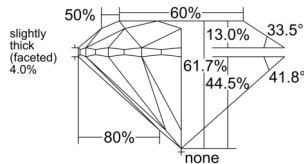

GIA®

FACSIMILE

GIA NATURAL DIAMOND DOSSIER®

June 15, 2026
GIA Report Number 7556494426
Shape and Cutting Style ..... Round Brilliant
Measurements ..... 3.88 - 3.90 x 2.40 mm

GRADING RESULTS

Carat Weight ..... 0.22 carat
Color Grade ..... D
Clarity Grade VVS1
Cut Grade ..... Excellent

ADDITIONAL GRADING INFORMATION

Polish ..... Excellent
Symmetry ..... Excellent
Fluorescence ..... None
Clarity Characteristics..... Indented Natural
Inscription(s): GIA 7556494426

GIA REPORT 7556494426

Verify this report at GIA.edu

PROPORTIONS

Profile to actual proportions