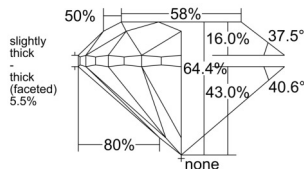

GIA®

FACSIMILE

GIA REPORT

7556497941

Verify this report at GIA.edu

GIA NATURAL DIAMOND DOSSIER®

June 16, 2026
GIA Report Number 7556497941
Shape and Cutting Style ..... Round Brilliant
Measurements ..... 4.15 - 4.18 x 2.68 mm

GRADING RESULTS

Carat Weight ..... 0.30 carat
Color Grade I
Clarity Grade VS2
Cut Grade ..... Very Good

ADDITIONAL GRADING INFORMATION

Polish ..... Excellent
Symmetry ..... Very Good
Fluorescence ..... Faint
Clarity Characteristics ..... Cloud, Indented Natural
Inscription(s): GIA 7556497941

PROPORTIONS

Profile to actual proportions

GRADING SCALES

GIA COLOR SCALE

COLORLESS	D
	E
	F
	G
	H
	I
	J
NEAR COLORLESS	K
	L
	M
	N
	O
	P
	Q
	R
	S
	T
	U
	V
	W
	X
	Y
LIGHT	Z

GIA CLARITY SCALE

FLAWLESS	INTERNAL FLAWLESS	
		FLAWLESS
VERY VERY SLIGHTLY INCLUDED	VVS₁	
	VVS₂	
VERY SLIGHTLY INCLUDED	VS₁	
	VS₂	
SLIGHTLY INCLUDED	SI₁	
	SI₂	
INCLUDED	I₁	
	I₂	
	I₃	

GIA CUT SCALE

EXCELLENT
VERY GOOD
GOOD
FAIR
POOR