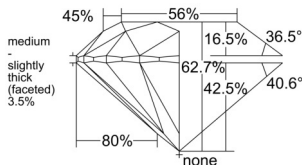

GIA®

FACSIMILE

GIA REPORT 7556500633

Verify this report at GIA.edu

GIA NATURAL DIAMOND DOSSIER®

June 25, 2026
GIA Report Number 7556500633
Shape and Cutting Style ..... Round Brilliant
Measurements ..... 4.88 - 4.91 x 3.07 mm

GRADING RESULTS

Carat Weight ..... 0.45 carat
Color Grade ..... D
Clarity Grade S11
Cut Grade ..... Excellent

ADDITIONAL GRADING INFORMATION

Polish ..... Excellent
Symmetry ..... Excellent
Fluorescence ..... Medium Blue
Clarity Characteristics ..... Twinning Wisp
Inscription(s): GIA 7556500633

PROPORTIONS

GRADING SCALES

GIA COLOR SCALE

COLORLESS	D
	E
	F
	G
	H
	I
	J
NEAR COLORLESS	K
	L
Faint	M
	N
	O
	P
	Q
	R
	S
	T
	U
	V
	W
	X
	Y
Light	Z

GIA CLARITY SCALE

FLAWLESS	INTERNAL FLAWLESS	
		FLAWLESS
VERY VERY SLIGHTLY INCLUDED	VVS₁	
	VVS₂	
VERY SLIGHTLY INCLUDED	VS₁	
	VS₂	
SLIGHTLY INCLUDED	SI₁	
	SI₂	
INCLUDED	I₁	
	I₂	
	I₃	

GIA CUT SCALE

EXCELLENT
VERY GOOD
GOOD
FAIR
POOR