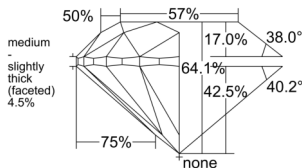

GIA®

FACSIMILE

GIA REPORT

7556529816

Verify this report at GIA.edu

GIA NATURAL DIAMOND DOSSIER®

June 22, 2026
GIA Report Number 7556529816
Shape and Cutting Style ..... Round Brilliant
Measurements ..... 5.57 - 5.60 x 3.58 mm

GRADING RESULTS

Carat Weight ..... 0.71 carat
Color Grade I
Clarity Grade S11
Cut Grade ..... Very Good

ADDITIONAL GRADING INFORMATION

Polish ..... Excellent
Symmetry ..... Excellent
Fluorescence ..... Faint
Clarity Characteristics ..... Crystal
Inscription(s): GIA 7556529816

PROPORTIONS

Profile to actual proportions

GRADING SCALES

GIA COLOR SCALE

COLORLESS	D
	E
	F
	G
	H
	I
	J
NEAR COLORLESS	K
	L
	M
FAIN	N
	O
	P
	R
	S
	T
	U
	V
	W
	X
	Y
LIGHT	Z

GIA CLARITY SCALE

FLAWLESS	VERY VERY SLIGHTLY INCLUDED	VVS₁	VVS₂	VS₁	VS₂	S1₁	S1₂	I₁	I₂	I₃	
											INTERNAL FLAWLESS

GIA CUT SCALE

EXCELLENT
VERY GOOD
GOOD
FAIR
POOR