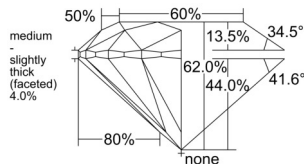

GIA®

FACSIMILE

GIA REPORT

7556544296

Verify this report at GIA.edu

GIA NATURAL DIAMOND DOSSIER®

June 20, 2026
GIA Report Number 7556544296
Shape and Cutting Style ..... Round Brilliant
Measurements ..... 4.29 - 4.32 x 2.67 mm

GRADING RESULTS

Carat Weight ..... 0.30 carat
Color Grade ..... H
Clarity Grade VS2
Cut Grade ..... Excellent

ADDITIONAL GRADING INFORMATION

Polish ..... Excellent
Symmetry ..... Very Good
Fluorescence ..... None
Clarity Characteristics ..... Cloud, Crystal
Inscription(s): GIA 7556544296

PROPORTIONS

Profile to actual proportions

GRADING SCALES

GIA COLOR SCALE

COLORESS	D
	E
	F
	G
	H
	I
	J
NEAR COLORESS	K
	L
FAIN	M
	N
	O
	P
VERY LIGHT	R
	S
	T
	U
	V
	W
	X
	Y
LIGHT	Z

GIA CLARITY SCALE

VERY VERY SLIGHTLY INCLUDED	FLAWLESS
	INTERNALLY FLAWLESS
VERY SLIGHTLY INCLUDED	VVS₁
	VVS₂
SLIGHTLY INCLUDED	VS₁
	VS₂
INCLUDED	SI₁
	SI₂
	I₁
	I₂
	I₃

GIA CUT SCALE

EXCELLENT
VERY GOOD
GOOD
FAIR
POOR