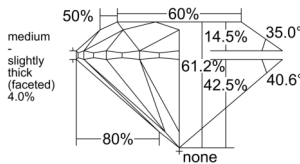

GIA®

FACSIMILE

GIA REPORT

7556569689

Verify this report at GIA.edu

GIA NATURAL DIAMOND DOSSIER®

June 24, 2026
GIA Report Number 7556569689
Shape and Cutting Style ..... Round Brilliant
Measurements ..... 5.16 - 5.20 x 3.17 mm

GRADING RESULTS

Carat Weight ..... 0.53 carat
Color Grade ..... G
Clarity Grade VS1
Cut Grade ..... Excellent

ADDITIONAL GRADING INFORMATION

Polish ..... Excellent
Symmetry ..... Excellent
Fluorescence ..... Faint
Clarity Characteristics..... Cloud, Crystal, Pinpoint
Inscription(s): GIA 7556569689

PROPORTIONS

Profile to actual proportions

GRADING SCALES

GIA COLOR SCALE

COLORLESS	D
	E
	F
	G
	H
	I
	J
NEAR COLORLESS	K
	L
Faint	M
	N
	O
	P
	Q
	R
	S
	T
	U
	V
	W
	X
	Y
Light	Z

GIA CLARITY SCALE

FLAWLESS	INTERNAL FLAWLESS	EXCELLENT	
VERY VERY SLIGHTLY INCLUDED	VVS₁	VERY GOOD	
	VVS₂		
VERY SLIGHTLY INCLUDED	VS₁	GOOD	
	VS₂		
SLIGHTLY INCLUDED	SI₁	FAIR	
	SI₂		
INCLUDED	I₁	POOR	
	I₂		
	I₃