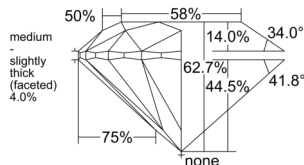

GIA®

FACSIMILE

GIA REPORT

7556586456

Verify this report at GIA.edu

GIA NATURAL DIAMOND DOSSIER®

June 26, 2026

GIA Report Number 7556586456

Shape and Cutting Style ..... Round Brilliant

Measurements ..... 4.48 - 4.50 x 2.82 mm

GRADING RESULTS

Carat Weight ..... 0.35 carat

Color Grade ..... G

Clarity Grade VVS1

Cut Grade ..... Excellent

ADDITIONAL GRADING INFORMATION

Polish ..... Excellent

Symmetry ..... Excellent

Fluorescence ..... Very Strong Blue

Clarity Characteristics ..... Pinpoint

Inscription(s): GIA 7556586456

PROPORTIONS

Profile to actual proportions

GRADING SCALES

GIA COLOR SCALE

COLORLESS	D
	E
	F
	G
	H
	I
	J
NEAR COLORLESS	K
	L
Faint	M
	N
	O
	P
	Q
Very Light	R
	S
	T
	U
	V
	W
	X
	Y
Light	Z

GIA CLARITY SCALE

FLAWLESS	VERY VERY SLIGHTLY INCLUDED	VVS₁	
			VVS₂
INTERNALLY FLAWLESS	VERY SLIGHTLY INCLUDED	VS₁	
		VS₂	
SLIGHTLY INCLUDED	INCLUDED	SI₁	
		SI₂	
INCLUDED		I₁	
		I₂	
		I₃	

GIA CUT SCALE

EXCELLENT
VERY GOOD
GOOD
FAIR
POOR