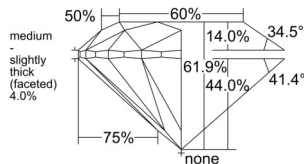

GIA®

FACSIMILE

GIA REPORT

7556609144

Verify this report at GIA.edu

GIA NATURAL DIAMOND DOSSIER®

June 29, 2026
GIA Report Number 7556609144
Shape and Cutting Style ..... Round Brilliant
Measurements ..... 4.69 - 4.73 x 2.92 mm

GRADING RESULTS

Carat Weight ..... 0.40 carat
Color Grade ..... D
Clarity Grade VS1
Cut Grade ..... Excellent

ADDITIONAL GRADING INFORMATION

Polish ..... Excellent
Symmetry ..... Excellent
Fluorescence ..... None
Clarity Characteristics ..... Crystal, Needle, Pinpoint
Inscription(s): GIA 7556609144

PROPORTIONS

Profile to actual proportions